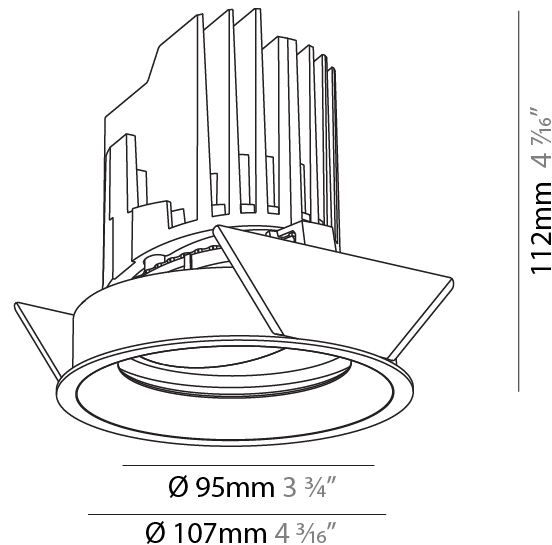

GENERAL

Series: Bioniq
 Subseries: Bioniq Round Adjustable
 Brand: Prolight
 Division: Architectural
 Mounting Type: Recessed
 Mounting Location: Ceiling
 Subcategory: Downlight

PHYSICAL

Shape: Round
 Diameter (mm): 107
 Diameter (in): 4 3/16
 Height (mm): 112
 Height (in): 4 7/16
 Ceiling Thickness (mm): 10 / 12.5 / 15
 Ceiling Thickness (in): 3/8 or 1/2 or 9/16
 Min. Recessing Depth (mm): 130
 Min. Recessing Depth (in): 5 1/8
 Light Distribution: Adjustable / Downlight
 Weight (kg): 0.47
 Weight (lbs): 1.04
 Fixture Finish: SSR / BKV / CWI / CRY / HAB / UFT / ITA / RUA / FTG / MYG / LOD / PUS / FRO / FUP / KIA / POP / BLS / SPG / MEY / GOH / GUM / CHC / COM / ABZ / JAG / OBR / MOS / ROR
 Fixture Material: Aluminum Die Cast
 Cut-out Measurements: 98mm / 3 7/8"

OPTICAL

Reflector°: 10
 Optic°: Lens Pack - No Lens
 Adjustability: Rotational 355°; Tilt 30°

RATINGS AND CERTIFICATIONS

Certified By: Certified for North American Standards
 IP rating: IP20

BIONIQ ROUND ADJUSTABLE RECESSED